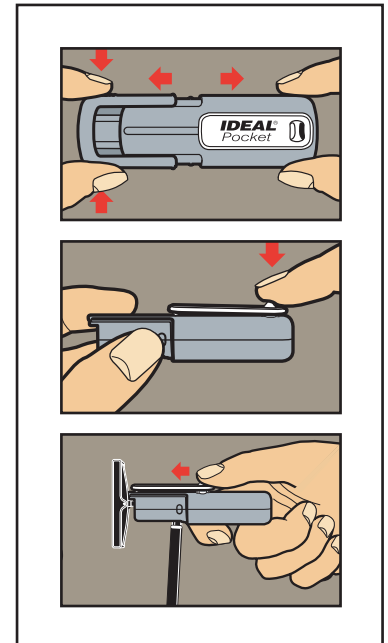

User Instructions